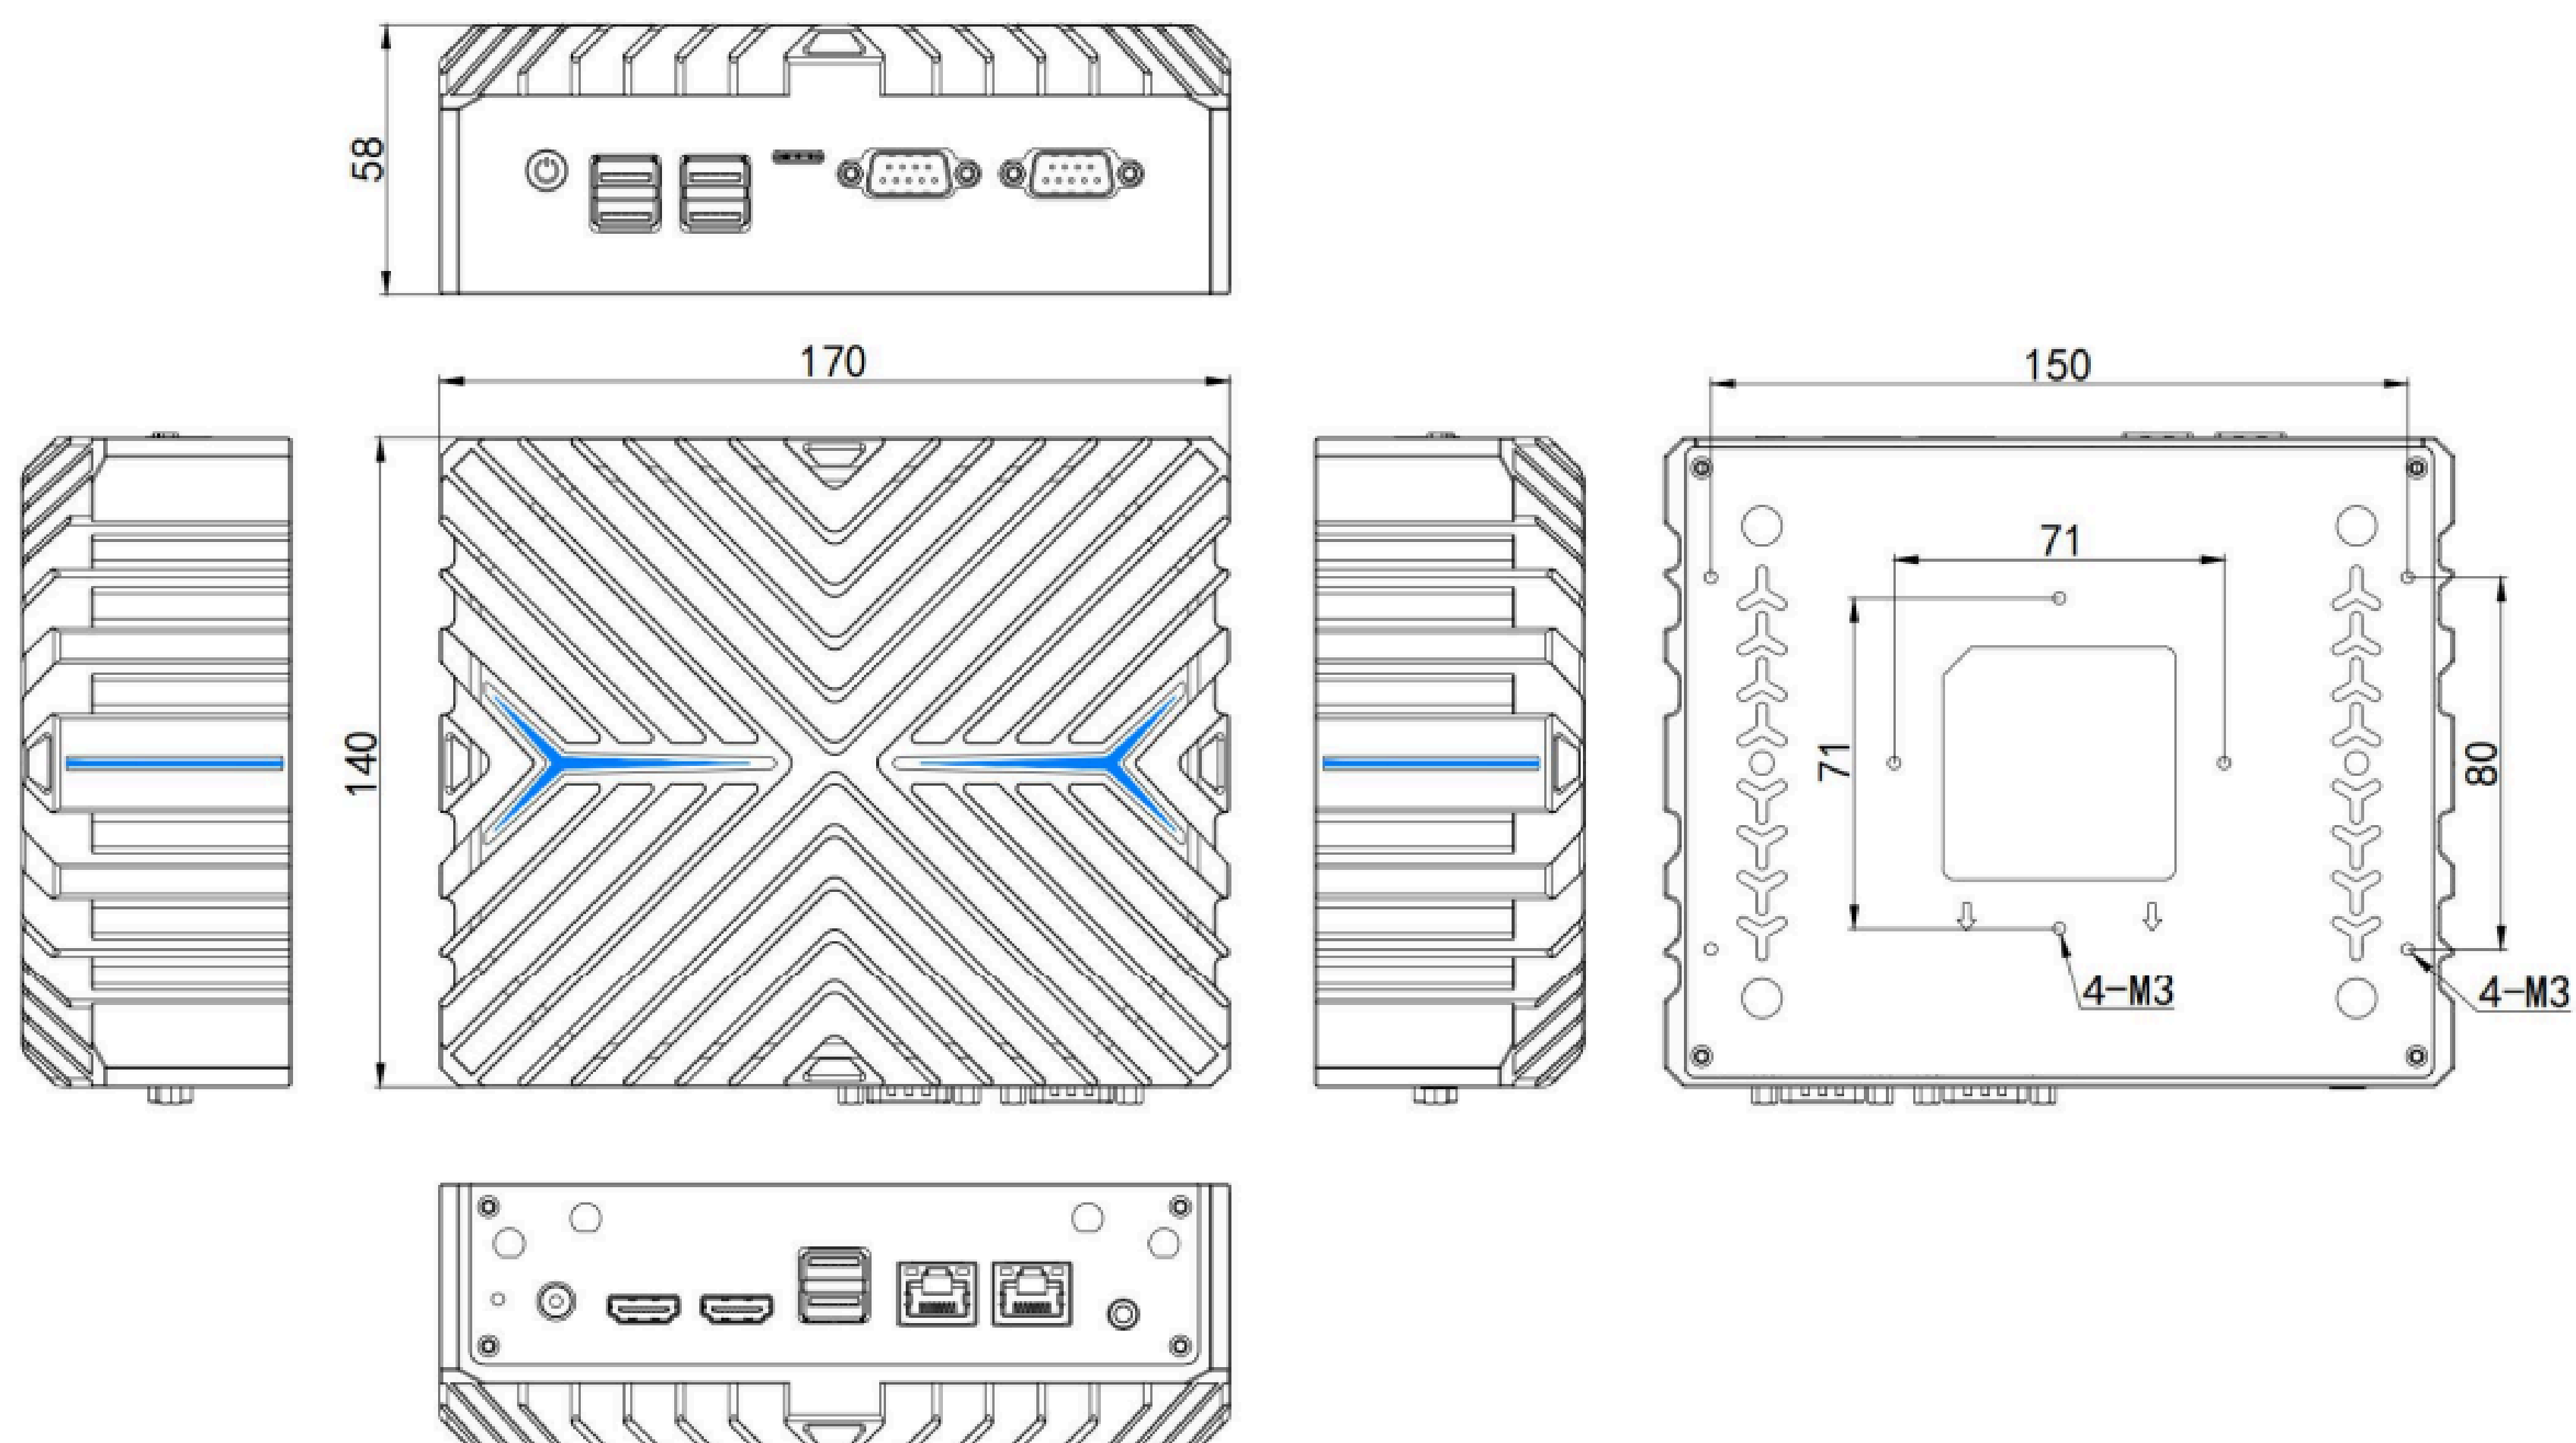

SPECIFICATION

SYSTEM	
Processor	Intel® Core™ i3-1215U (6 core 8 threads, turbo. 4.4 GHz) Intel® Core™ i5-1235U (10 core 12 threads, turbo. 4.4 GHz) Intel® Core™ i7-1255U (10 core 12 threads, turbo. 4.7 GHz)
Memory	1 × DDR4 3200MHz SODIMM, Max. 32 GB
BIOS	AMI EFI BIOS
Display Chip	Intel® UHD Graphics
Display Port	2 × HDMI Support synchronous/asynchronous display Max. Resolution 4096x2160@Hz
Storage	1 × M.2 2280 1 × 2.5-inch HDD
Expansion	1 × M.2 2280 M-Key (NVME) 1 × M.2 3052 B-key (USB 3.0, support 4G/5G), external SIM Card Slot 1 × Mini PCIe (support WiFi, Bluetooth)
OS Support	Windows 10, Windows 11, Linux
Front I/O	1 × Power Button 3 × USB 3.1 1 × USB 2.0 1 × SIM Card Slot 2 × COM Port support RS232 mode
Rear I/O	1 × Audio Interface(2-in-1) 2 × USB 2.0 2 × HDMI 1 × DC-In 2 × RJ45 LAN Ports
Ethernet	2 × RTL8111H 1000Mbps LAN Ports
Power	DC 12V
Other functions	Power-on, timed startup, network wake up, PXE startup, watchdog (level 0-255), TPM 2.0 security encryption
Application	Industrial Control, Industrial Automation, Robot, IoT gateway, Edge computing, Machine Vision, AGV/ARM, etc.
ENVIRONMENT	
Operating Temperature	0°C ~ 40°C (Commercial HDD), -20°C ~ 50°C (Industrial SSD), surface air flow
Relative Humidity	5% ~ 95% (non-condensing)
Certification	CE, CCC, FCC Class A, RoHS
MECHANISM	
Dimension	170 × 140 × 58 mm
Net Weight	1.1 kg

Front View

Rear View

DIMENSION

unit:mm

ORDER INFORMATION

Nano-N3222	CPU	Specification
Configuration 1	Intel® Core™ i3-1215U	Standard I/O
Configuration 2	Intel® Core™ i5-1235U	Standard I/O
Configuration 3	Intel® Core™ i7-1255U	Standard I/O